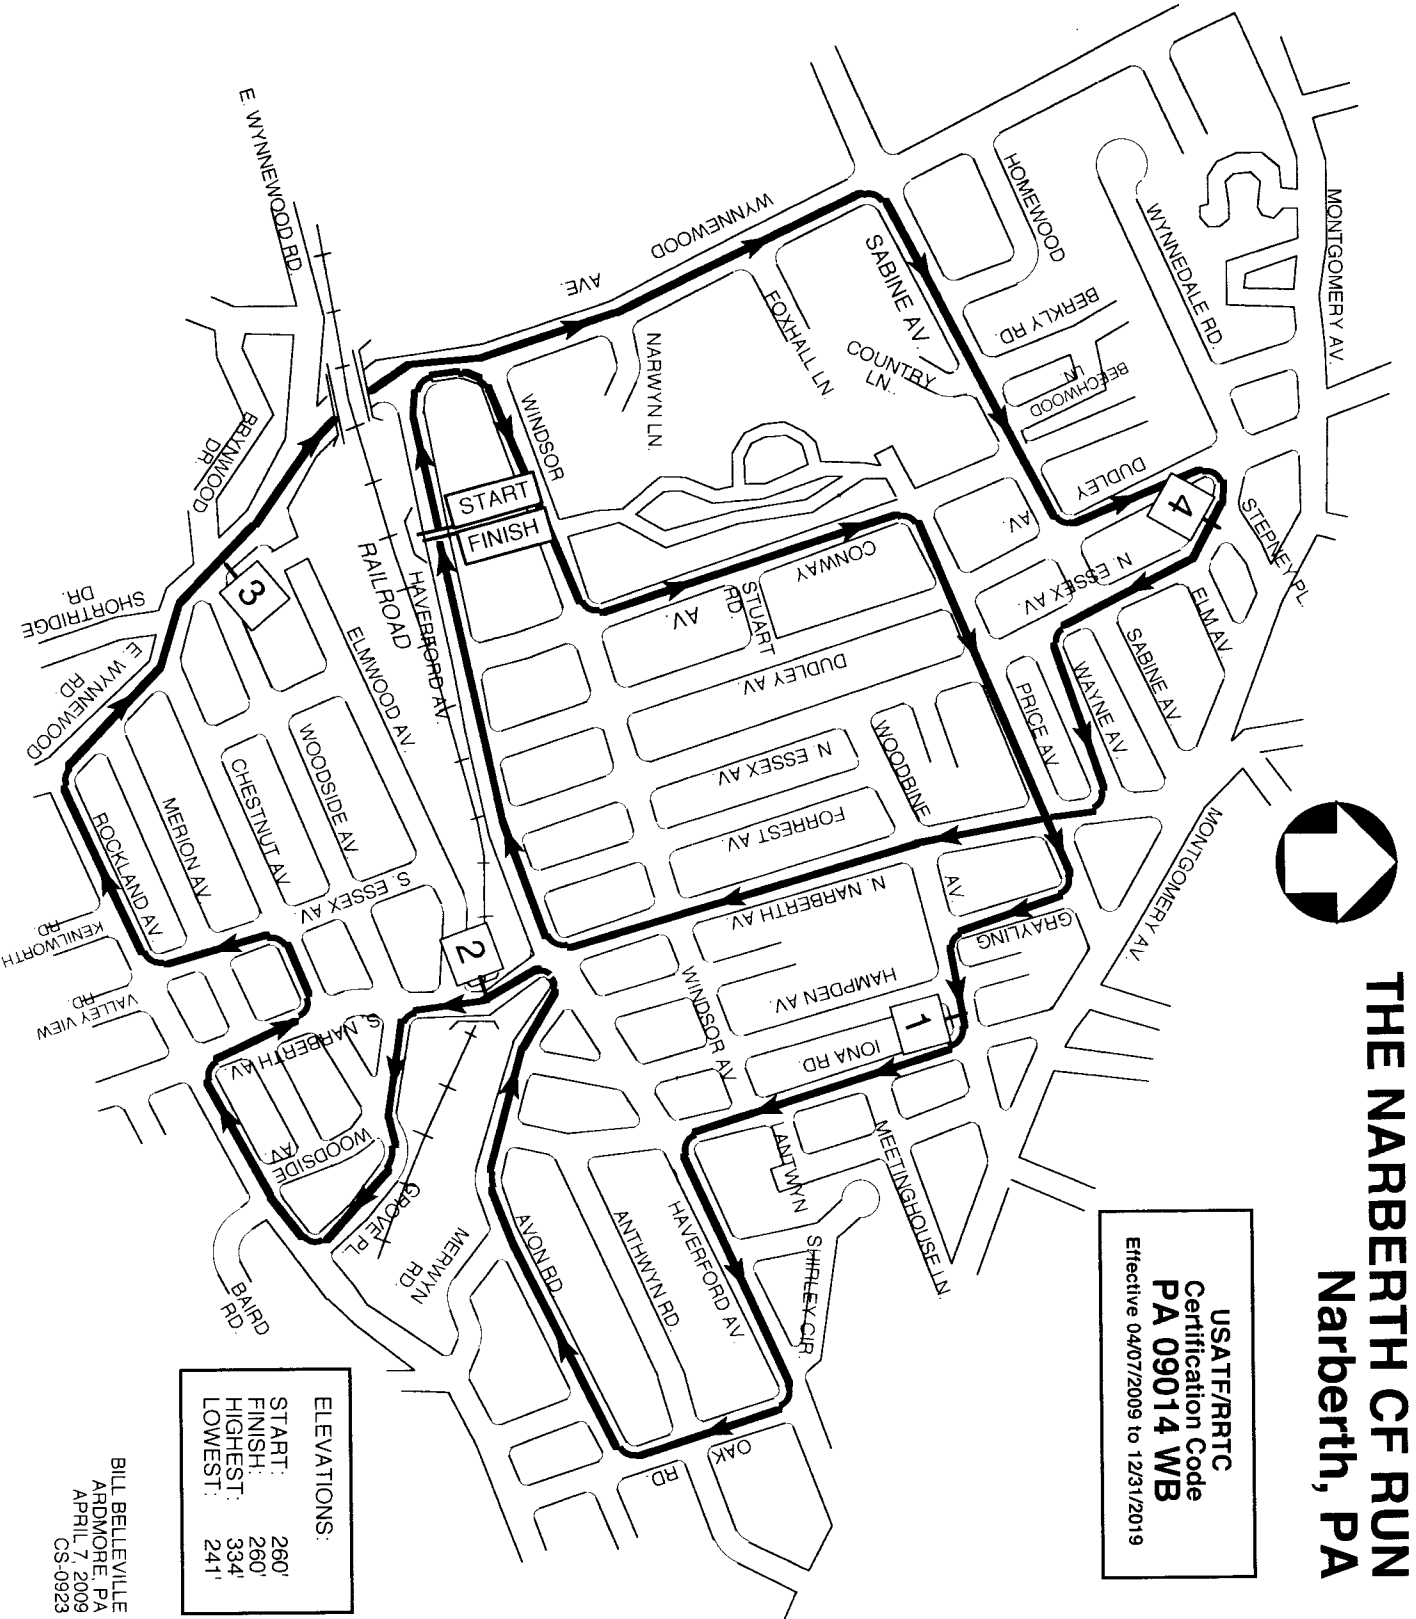

THE NARBERTH CF RUN

Narberth, PA

USATF/RRTC
Certification Code
PA 09014 WB
Effective 04/07/2009 to 12/31/2019

ELEVATIONS:	
START:	260'
FINISH:	260'
HIGHEST:	334'
LOWEST:	241'

BILL BELLEVILLE
ARDMORE, PA
APRIL 7, 2009
CS-0923